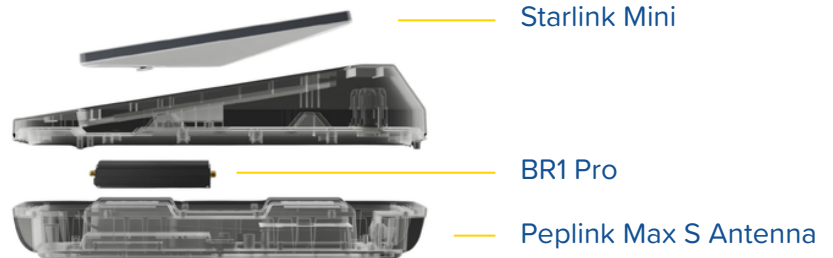

Always-On Connectivity for Mission-Critical Public Safety

A fully integrated cellular + satellite connectivity solution built to keep first responders connected — anywhere, anytime.

What Is EverLink?

EverLink is a public-safety-ready connectivity system that blends cellular, Wi-Fi, and satellite into one always-on solution — protecting mission-critical communications from outages, disruptions, and network failures.

What's Included

- Starlink Mini Satellite System
- Peplink BR1 Pro Enterprise Router
- MAX S High-Performance Antenna
- Integrated Multi-Network Hardware Platform
- Professional Installation Available
- •

Why Organizations Rely on EverLink

✓ Always-On Operations

Protect critical systems during outages and disruptions.

✓ Connectivity Without Limits

Reliable service in urban, rural, and remote environments.

✓ Deploy Anywhere, Without Limits

Built for vehicle, fixed installations, or portable Kits.

✓ Enterprise-Grade Security

Advanced encryption and network controls.

✓ Fast, Flexible Deployment

Quick setup for permanent and temporary locations.

✓ Built-In Network Resilience

Automatic failover between fiber, cellular, and satellite.