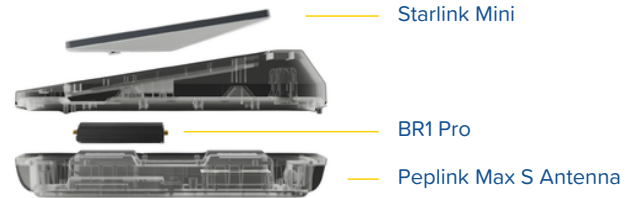

What is Everlink?

EverLink is a flexible connectivity ecosystem that provides reliable internet access and communications in virtually any environment—from permanent facilities and vehicle fleets to remote sites, field operations, and portable deployments.

What's Included

- EverLink Mobility (vehicle-based system)
- EverLink-To-Go (portable network-in-a-box)
- LTE/5G + Starlink Mini
- Multi-network failover platform
- Rugged, field-ready hardware
- Professional installation available

Why conservation teams rely on Everlink

✔ Stay Connected in Remote Environments

Operate across parks, forests, and conservation areas without losing communication

✔ Multi-Network Resilience

Automatic failover between cellular and satellite ensures coverage in dead zones

✔ Enhance Field Safety

Support lone workers with reliable communication in high-risk environments

✔ Enable Real-Time Data Collection

Transmit research, tracking, and reporting data from the field