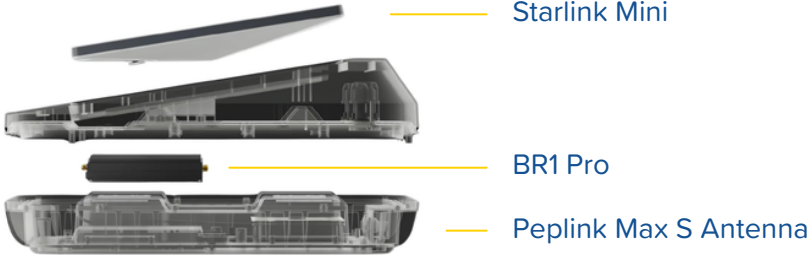

What's Included

- Peplink BR1 Pro Enterprise Router
- MAX S High-Performance Vehicle Antenna
- Starlink Mini
- Vehicle-mounted connectivity system
- Integrated multi-network platform
- Professional installation available