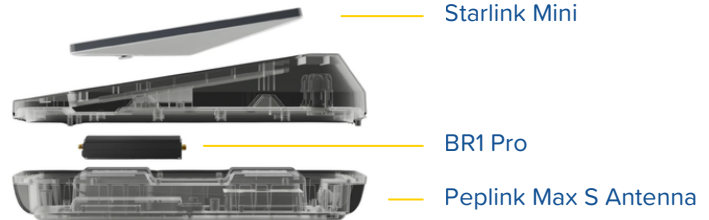

Why school districts choose Everlink

- ✔ **Student Wi-Fi Continuity:** Provide students with reliable internet access throughout the entire route.
- ✔ **Route Visibility & GPS Tracking:** Support real-time vehicle location, routing, and transportation visibility.
- ✔ **Driver & Dispatch Communications:** Enable reliable communication between drivers and transportation departments.
- ✔ **Camera & Safety System Connectivity:** Maintain access to onboard camera systems and connected student safety technologies.
- ✔ **Coverage Beyond Traditional Networks:** Extend connectivity into rural routes and underserved areas.
- ✔ **Automatic Network Failover:** Seamlessly switch between cellular, Wi-Fi, and satellite networks without interruption.